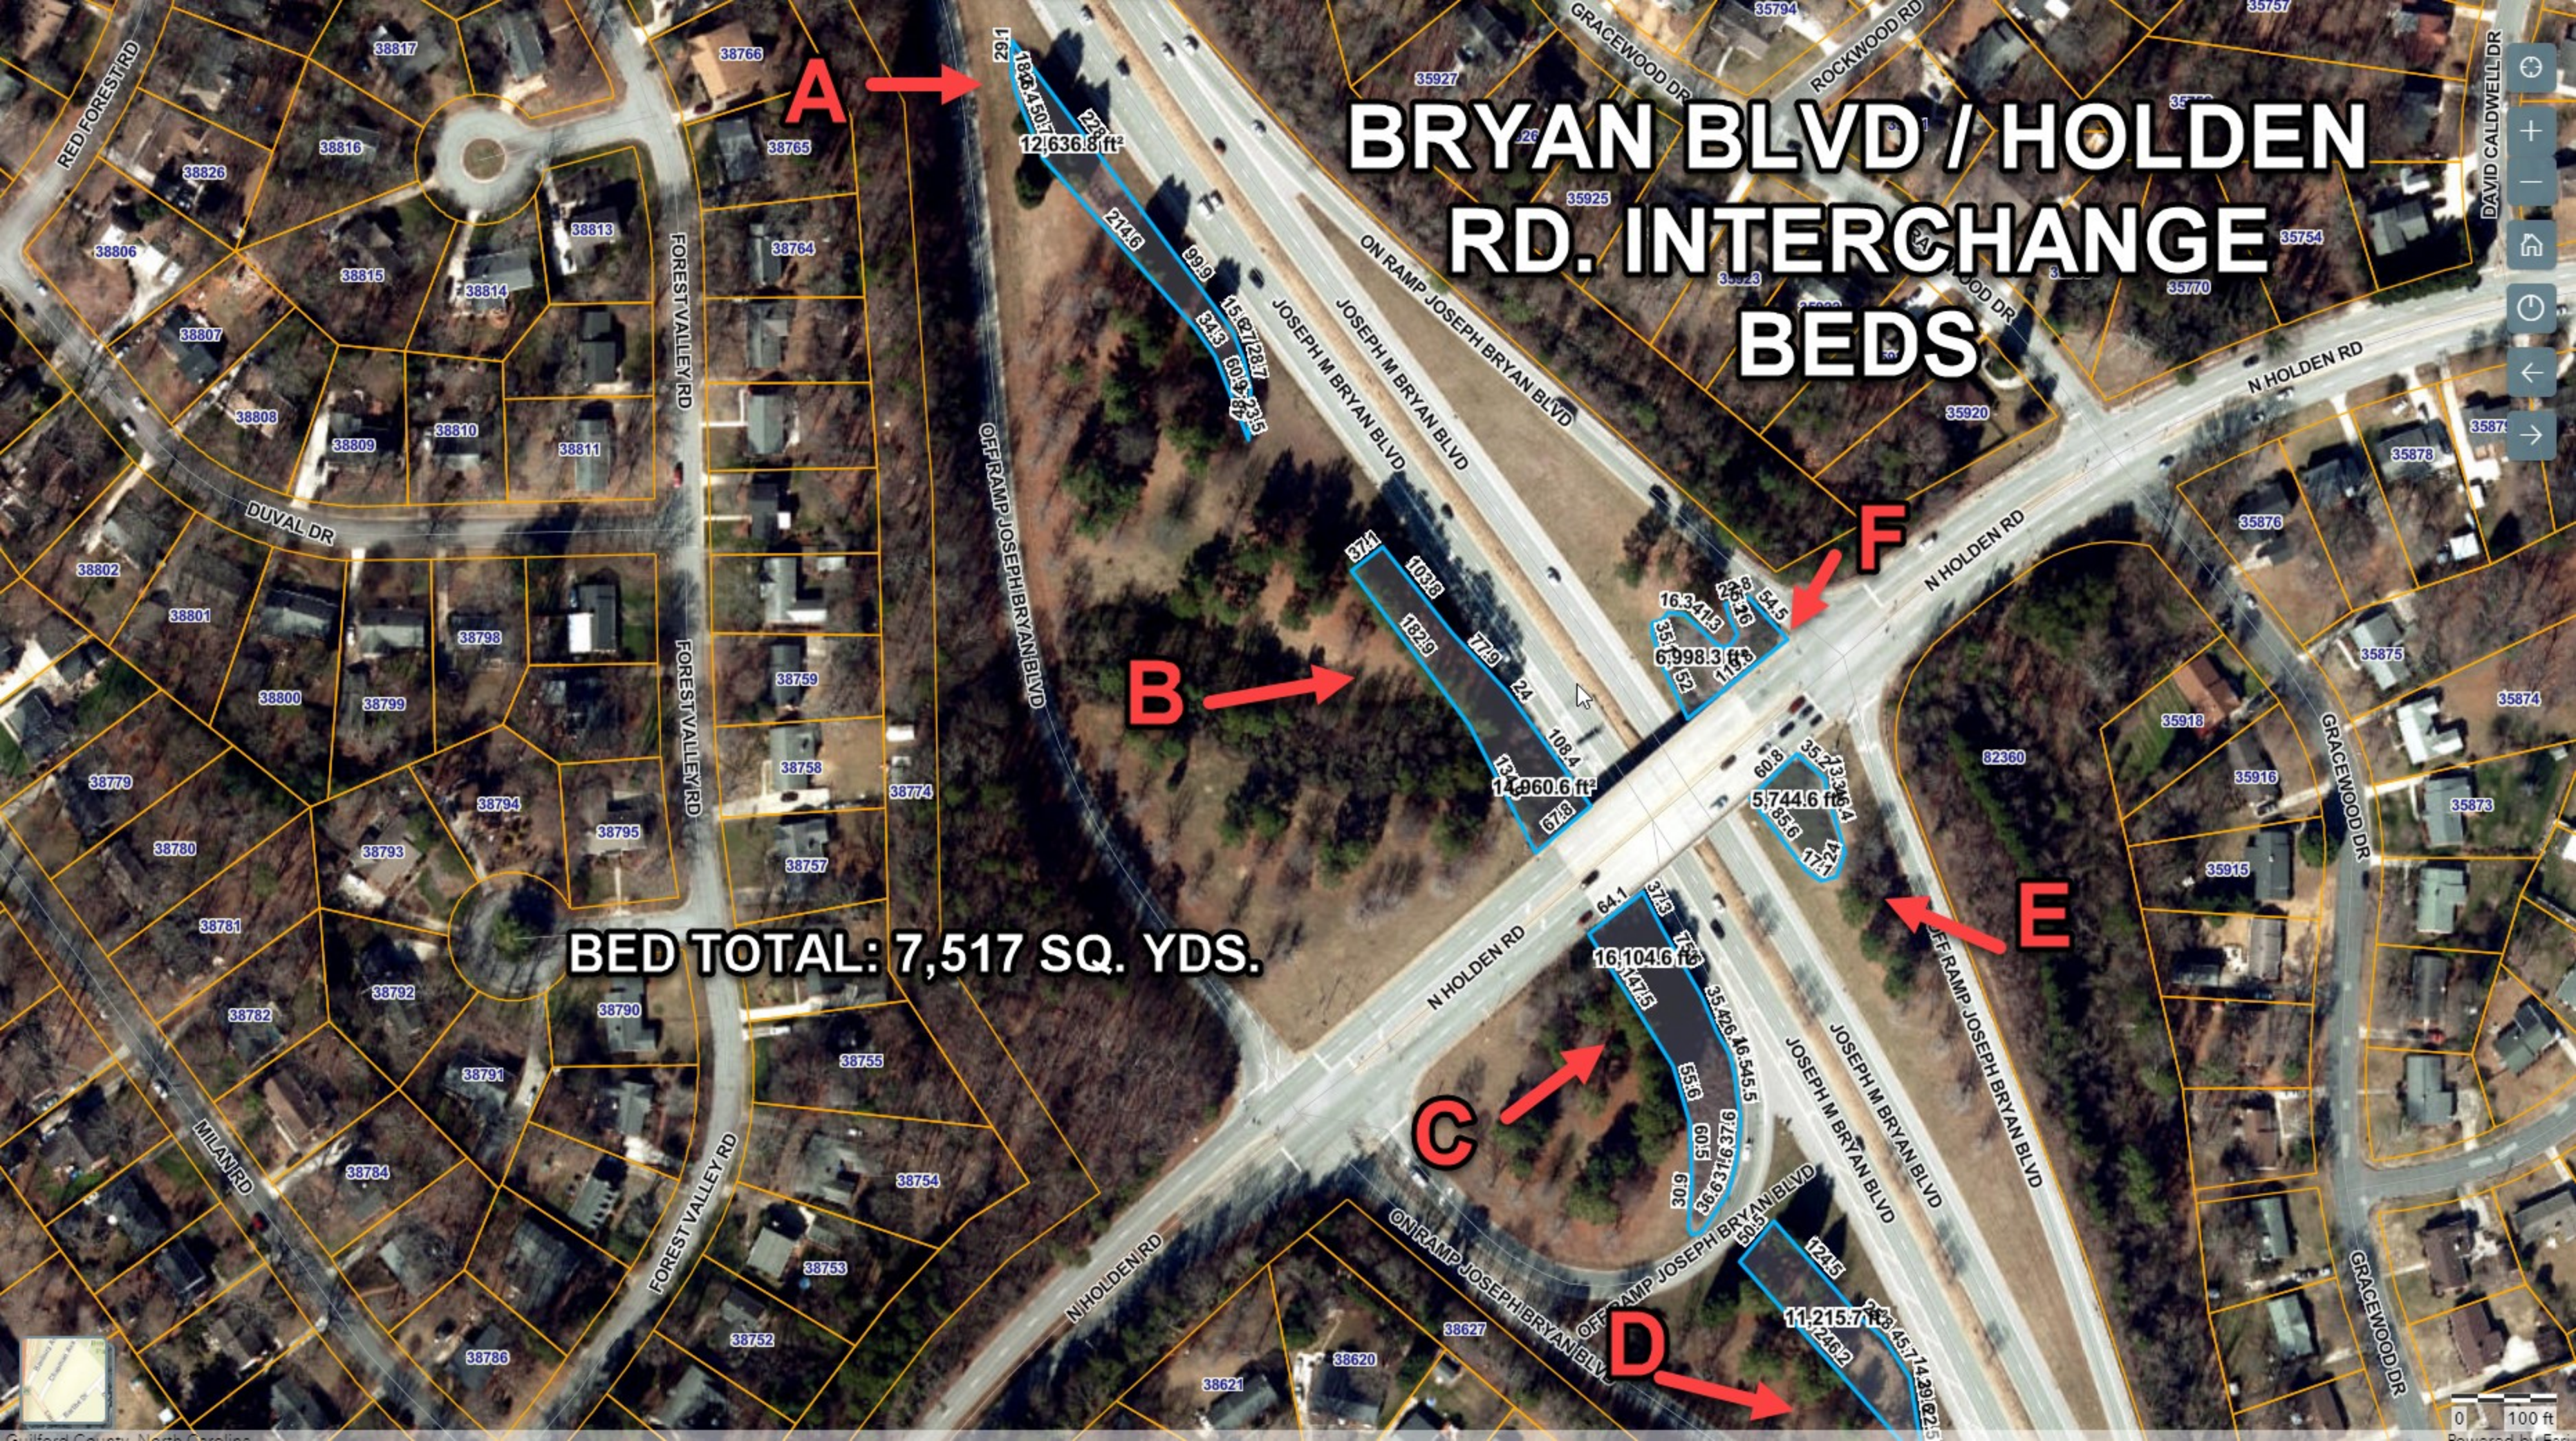

**This file or an individual page
shall not be considered a certified document.**

BRYAN BLVD / HOLDEN RD. INTERCHANGE BEDS

BED TOTAL: 7,517 SQ. YDS.

BRYAN BLVD / WESTRIDGE RD BEDS

BRYAN BLVD / NEW GARDEN RD. BEDS

NOTE: TURF MAINTAINED BY CITY OF GREENSBORO